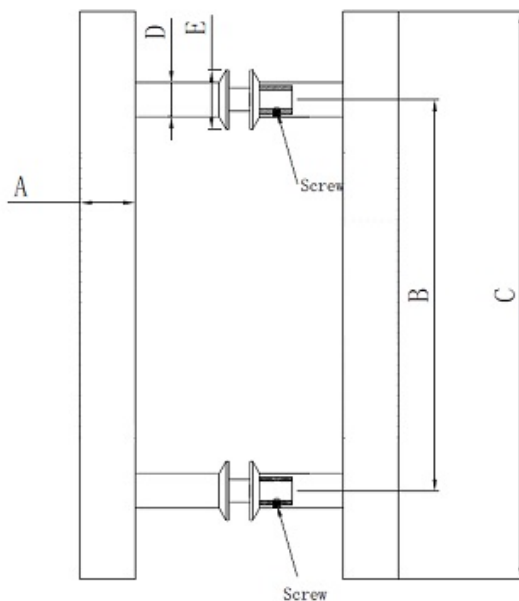

## Description:

Door Handle "Oder" SS304 Brushed,  $\varnothing 32 \times 550 \text{mm}$ , cc 400mm, 8-12mm Glass Thickness, Bore:  $\varnothing 12 \text{mm}$

## Item number:

17.87.016-1

Units	Box	Carton	HS Code	Barcode
Pair	1	10	8302415000	 5704866445436

ITEM NO.	A ( $\varnothing$ )	B	C	D ( $\varnothing$ )	E ( $\varnothing$ )	FINISH
17.87.000-0	25	200	300	19	25	BRUSHED
17.87.005-0	25	300	400	19	25	POLISHED
17.87.006-0	25	300	400	19	25	BRUSHED
17.87.009-0	25	600	1000	19	25	BRUSHED
17.87.010-0	32	300	450	22	27.5	BRUSHED
17.87.015-0	32	400	550	22	27.5	POLISHED
17.87.016-0	32	400	550	22	27.5	BRUSHED
17.87.020-0	32	400	600	22	27.5	BRUSHED